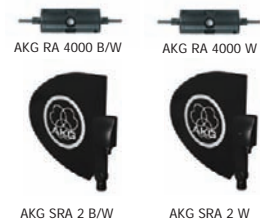

Zendersystemen

AKG DMS-700	Digital Microphone System, incl. DPA 4066F of AKG C5 handmicrofoon, p/stuk	€ 50,00

Onze AKG DMS-700 zendersystemen zijn opgebouwd met de volgende componenten:

Zenderracks / receivers:

2x AKG DMS-700 - BD1 - 16 channel	Rack met 8x DSR-700 receivers, total of 16 channels (freq. range: 548.1 - 697.9 MHz)
1x AKG DMS-700 - BD2 - 16 channel	Rack met 8x DSR-700 receivers, total of 16 channels (freq. range: 710.1 - 864.9 MHz)
3x AKG DMS-700 - BD2 - 4 channel	Rack met 2x DSR-700 receivers, total of 4 channels (freq. range: 710.1 - 864.9 MHz)

Bodypacks / transmitters:

32x AKG DPT-700 - BD1	Bodypack transmitter, max. 50 mW RF output power. (freq. range: 548.1 - 697.9 MHz)
28x AKG DPT-700 - BD2	Bodypack transmitter, max. 50 mW RF output power. (freq. range: 710.1 - 864.9 MHz)

Microfoons:

DPA 4066F	Professionele Omnidirectional Headband microfoon, Beige
AKG DHT700 - C5	Draadloze handheld condensator microfoon, AKG C5

Antenne's / distributie systeem:

AKG PS 4000 W	Multi-coupler splitter
AKG RA 4000 W	Passive omnidirectional wideband antenne
AKG RA 4000 B/W	Active omnidirectional wideband antenne
AKG SRA 2 W	Passive directional wideband antenne
AKG SRA 2 B/W	Active directional wideband antenne